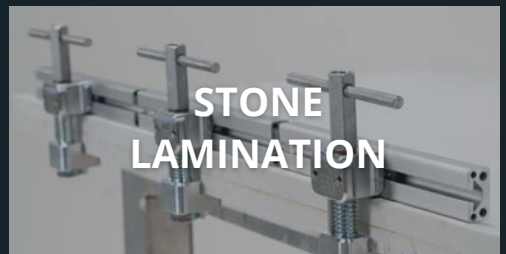

**STONE
LAMINATION**