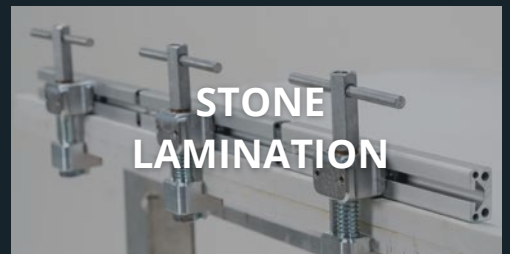

**STONE
LAMINATION**