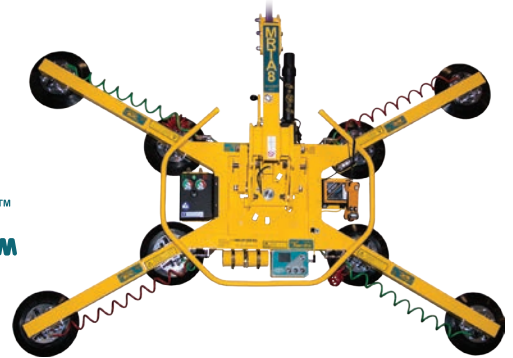

### MRT4 Lifter Series

With three frame configurations, 90° tilt and continuous 360° rotation, this Wood's Powr-Grip™ vacuum lifter delivers maximum versatility and range of motion in the shop or at the construction site.

Dual vacuum models are now available with Intelli-Grip™ technology, automatically monitoring vacuum and power systems to maximize safety and efficiency while simplifying maintenance and repairs.

Rotator/Tilter 700 (DC) w/ Intelli-Grip™ ..... MRT411LDC3

### Quadra-Tilt™ Rotator 1400 (DC)

This versatile rotator features a dual vacuum system with two independent air-line circuits, and its Quadra-Tilt™ design enables a single operator to move loads between upright and flat positions.

State-of-the-art Intelli-Grip™ technology, a Wood's Powr-Grip™ exclusive, oversees power and vacuum systems, increasing productivity and improving safety.

Quadra-Tilt™ Rotator 1400 (DC) w/ Intelli-Grip™ ..... MRTA811LDC3