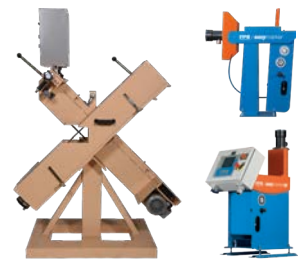

Other Equipment

Dual-Belt Seamers | Markers