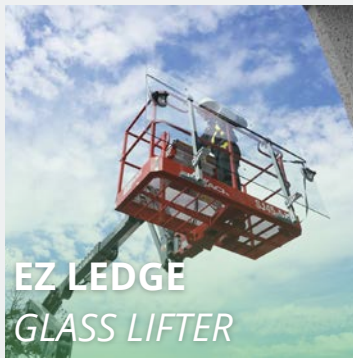

FEATURED GLASS INSTALLATION TOOLS

**EZ GLIDE
GLASS DOLLY**

Heavy-duty stability meets effortless mobility—haul up to 750 lbs with ease.

**EZ LEDGE
GLASS LIFTER**

Hook it on, tilt it back—install glass safer and smarter.

**TERRA TREK
GLASS CART**

Tackle any terrain—this cart rolls where others can't.

**EZ HAUL
HALF A-FRAME CART**

Heavy-duty hauling made easy—with a foldable frame you can carry solo.

5901 Gun Club Road, Winston-Salem, NC 27103
800.234.1982 | info@salemftg.com | www.SalemFTG.com