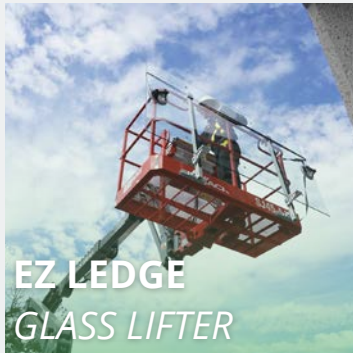

### ON SALE GLASS INSTALLATION TOOLS

**EZ GLIDE**  
*GLASS DOLLY*

Heavy-duty stability meets effortless mobility—haul up to 750 lbs with ease.

**ITEM #EZGD-23**

**EZ LEDGE**  
*GLASS LIFTER*

Hook it on, tilt it back—install glass safer and smarter.

**ITEM #EZGL-24**

**TERRA TREK**  
*GLASS CART*

Tackle any terrain—this cart rolls where others can't.

**ITEM #TTGC-23**

**EZ HAUL**  
*HALF A-FRAME CART*

Heavy-duty hauling made easy—with a foldable frame you can carry solo.