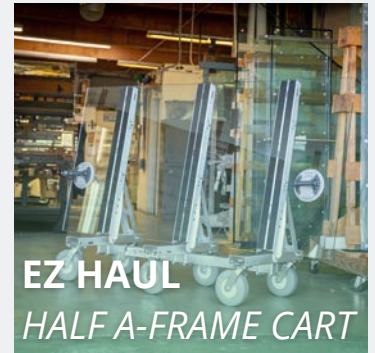

### ON SALE GLASS INSTALLATION TOOLS

**EZ GLIDE**  
*GLASS DOLLY*

Heavy-duty stability meets effortless mobility—haul up to 750 lbs with ease.

**ITEM #EZGD-23**

**EZ LEDGE**  
*GLASS LIFTER*

Hook it on, tilt it back—install glass safer and smarter.

**ITEM #EZGL-24**

**TERRA TREK**  
*GLASS CART*

Tackle any terrain—this cart rolls where others can't.

**ITEM #TTGC-23**

**EZ HAUL**  
*HALF A-FRAME CART*

Heavy-duty hauling made easy—with a foldable frame you can carry solo.