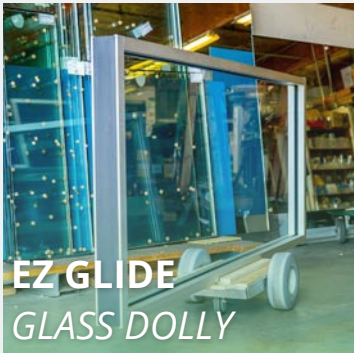

### ON SALE GLASS INSTALLATION TOOLS

**EZ GLIDE**  
*GLASS DOLLY*

Heavy-duty stability meets effortless mobility—haul up to 750 lbs with ease.

**ITEM #EZGD-23**

**EZ LEDGE**  
*GLASS LIFTER*

Hook it on, tilt it back—install glass safer and smarter.

**ITEM #EZGL-24**

**TERRA TREK**  
*GLASS CART*

Tackle any terrain—this cart rolls where others can't.

**ITEM #TTGC-23**

**EZ HAUL**  
*HALF A-FRAME CART*

Heavy-duty hauling made easy—with a foldable frame you can carry solo.