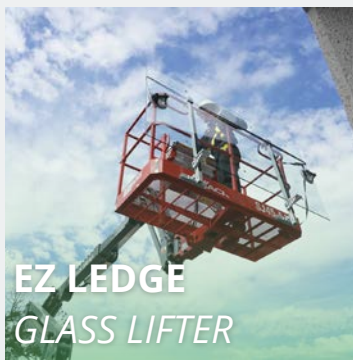

## FEATURED GLASS INSTALLATION TOOLS

EZ GLIDE  
GLASS DOLLY

Heavy-duty stability meets effortless mobility—haul up to 750 lbs with ease.

EZ LEDGE  
GLASS LIFTER

Hook it on, tilt it back—install glass safer and smarter.

TERRA TREK  
GLASS CART

Tackle any terrain—this cart rolls where others can't.

EZ HAUL  
HALF A-FRAME CART

Heavy-duty hauling made easy—with a foldable frame you can carry solo.

5901 Gun Club Road, Winston-Salem, NC 27103  
800.234.1982 | info@salemftg.com | [www.SalemFTG.com](http://www.SalemFTG.com)